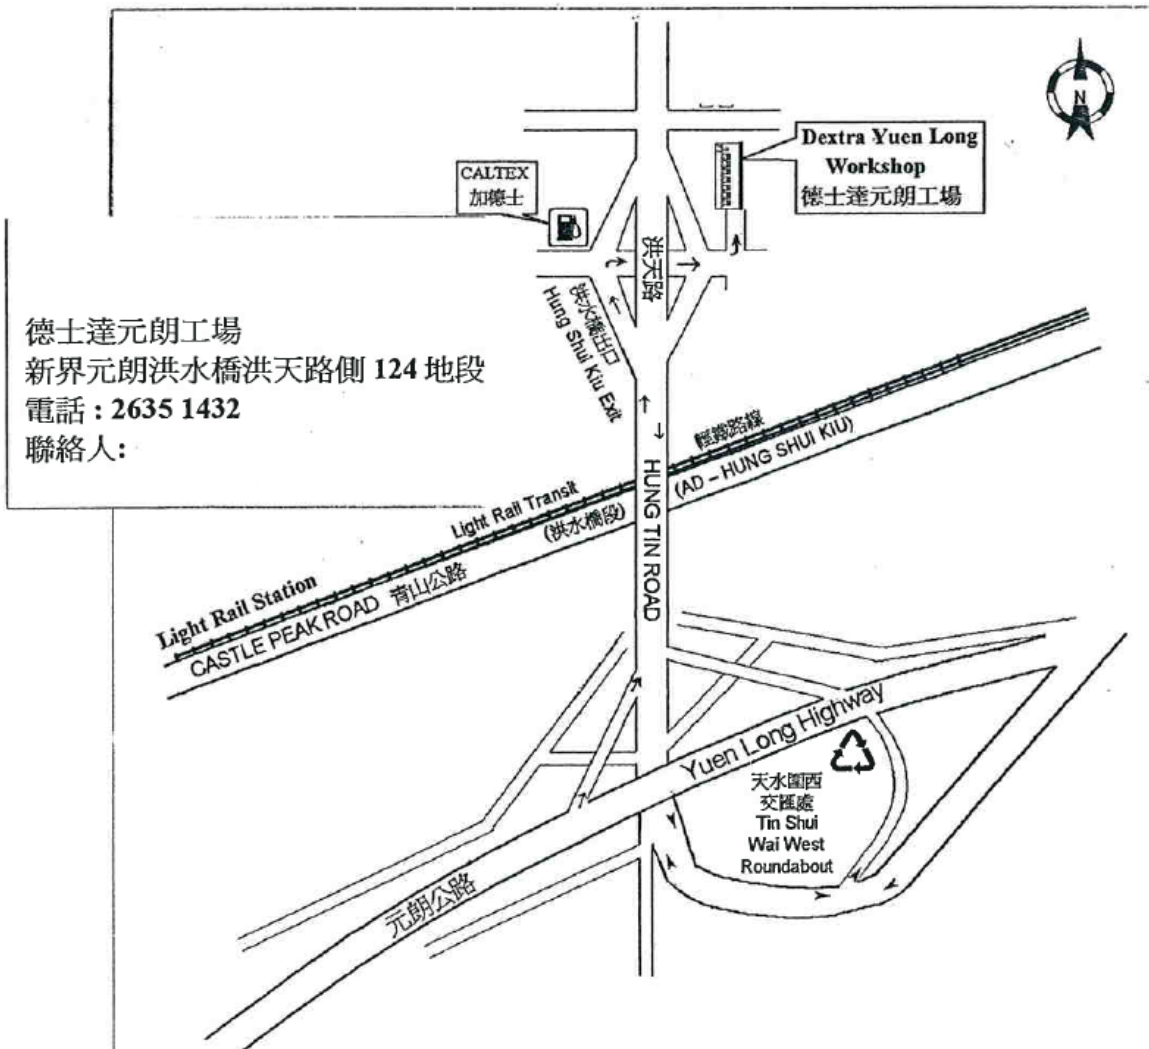

**Dextra**

**Dextra China Ltd**

**Dextra Pacific Ltd**

**Dextra Pacific Plumbing Ltd**

**Main Office Building**

<b>Office address</b>	Suite 1901 Tung Wai Commercial Building, 109 Gloucester Road Wan Chai, Hong Kong
<b>Office address (Chinese)</b>	香港，灣仔，告士打道109號，東惠商業大廈，19字樓，1901室

## Warehouse Map (For Driver)

**Dextra**