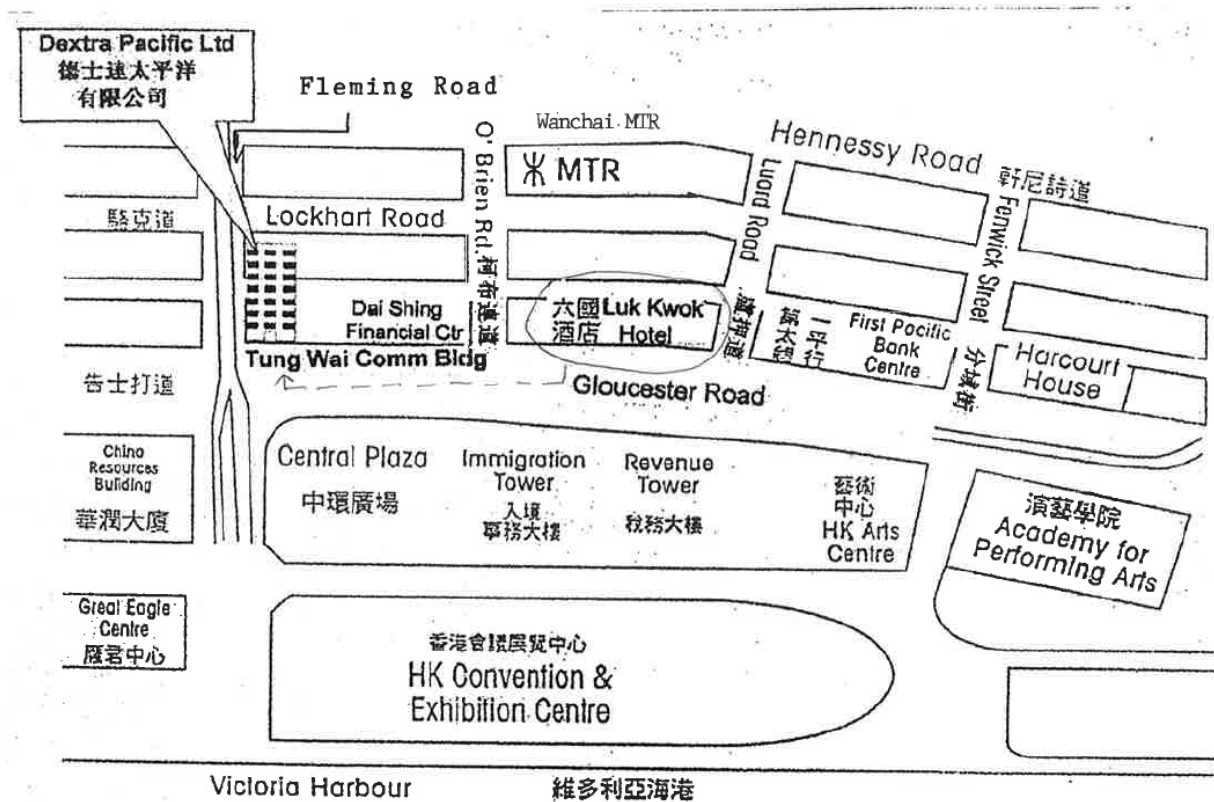

**Dextra**

**Dextra China Ltd**

**Dextra Pacific Ltd**

**Dextra Pacific Plumbing Ltd**

**Main Office Building**

<b>Office address</b>	Suite 1901 Tung Wai Commercial Building, 109 Gloucester Road Wan Chai, Hong Kong
<b>Office address (Chinese)</b>	香港，灣仔，告士打道109號，東惠商業大廈，19字樓，1901室

## Warehouse Map (For Driver)

**Dextra**